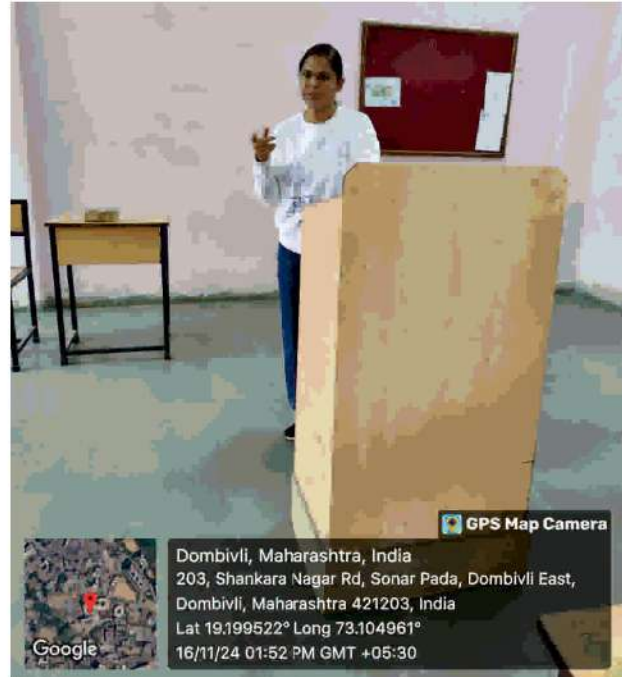

GPS Map Camera

Dombivli, Maharashtra, India
203, Shankara Nagar Rd, Sonar Pada, Dombivli East,
Dombivli, Maharashtra 421203, India
Lat 19.199522° Long 73.104961°
16/11/24 01:52 PM GMT +05:30