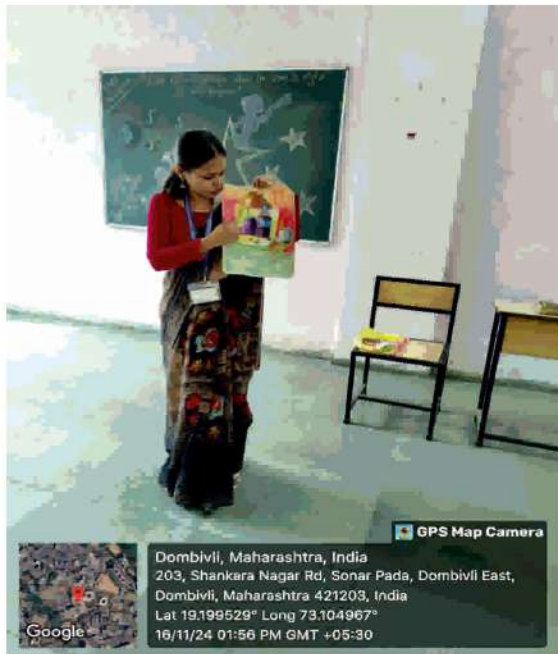

Dombivli, Maharashtra, India
203, Shankara Nagar Rd, Sonar Pada, Dombivli East,
Dombivli, Maharashtra 421203, India
Lat 19.199529° Long 73.104967°
16/11/24 01:56 PM GMT +05:30

GPS Map Camera