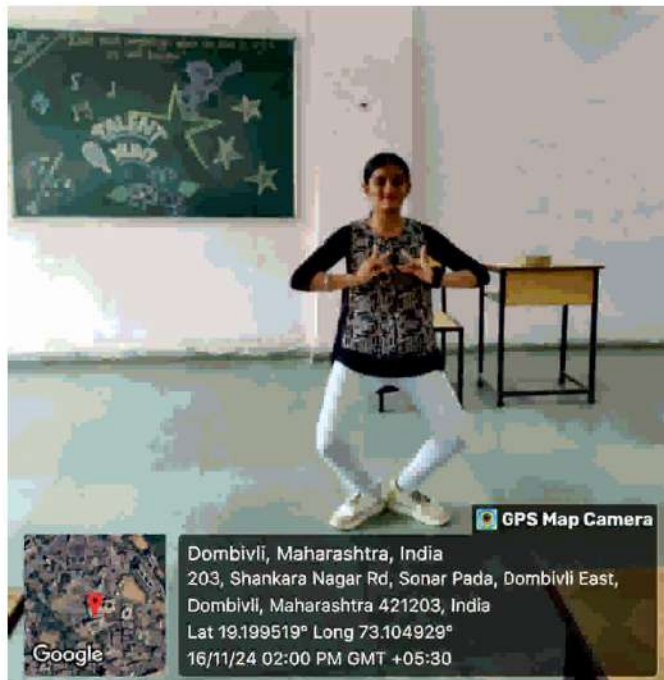

GPS Map Camera

Dombivli, Maharashtra, India
203, Shankara Nagar Rd, Sonar Pada, Dombivli East,
Dombivli, Maharashtra 421203, India
Lat 19.199519° Long 73.104929°
16/11/24 02:00 PM GMT +05:30